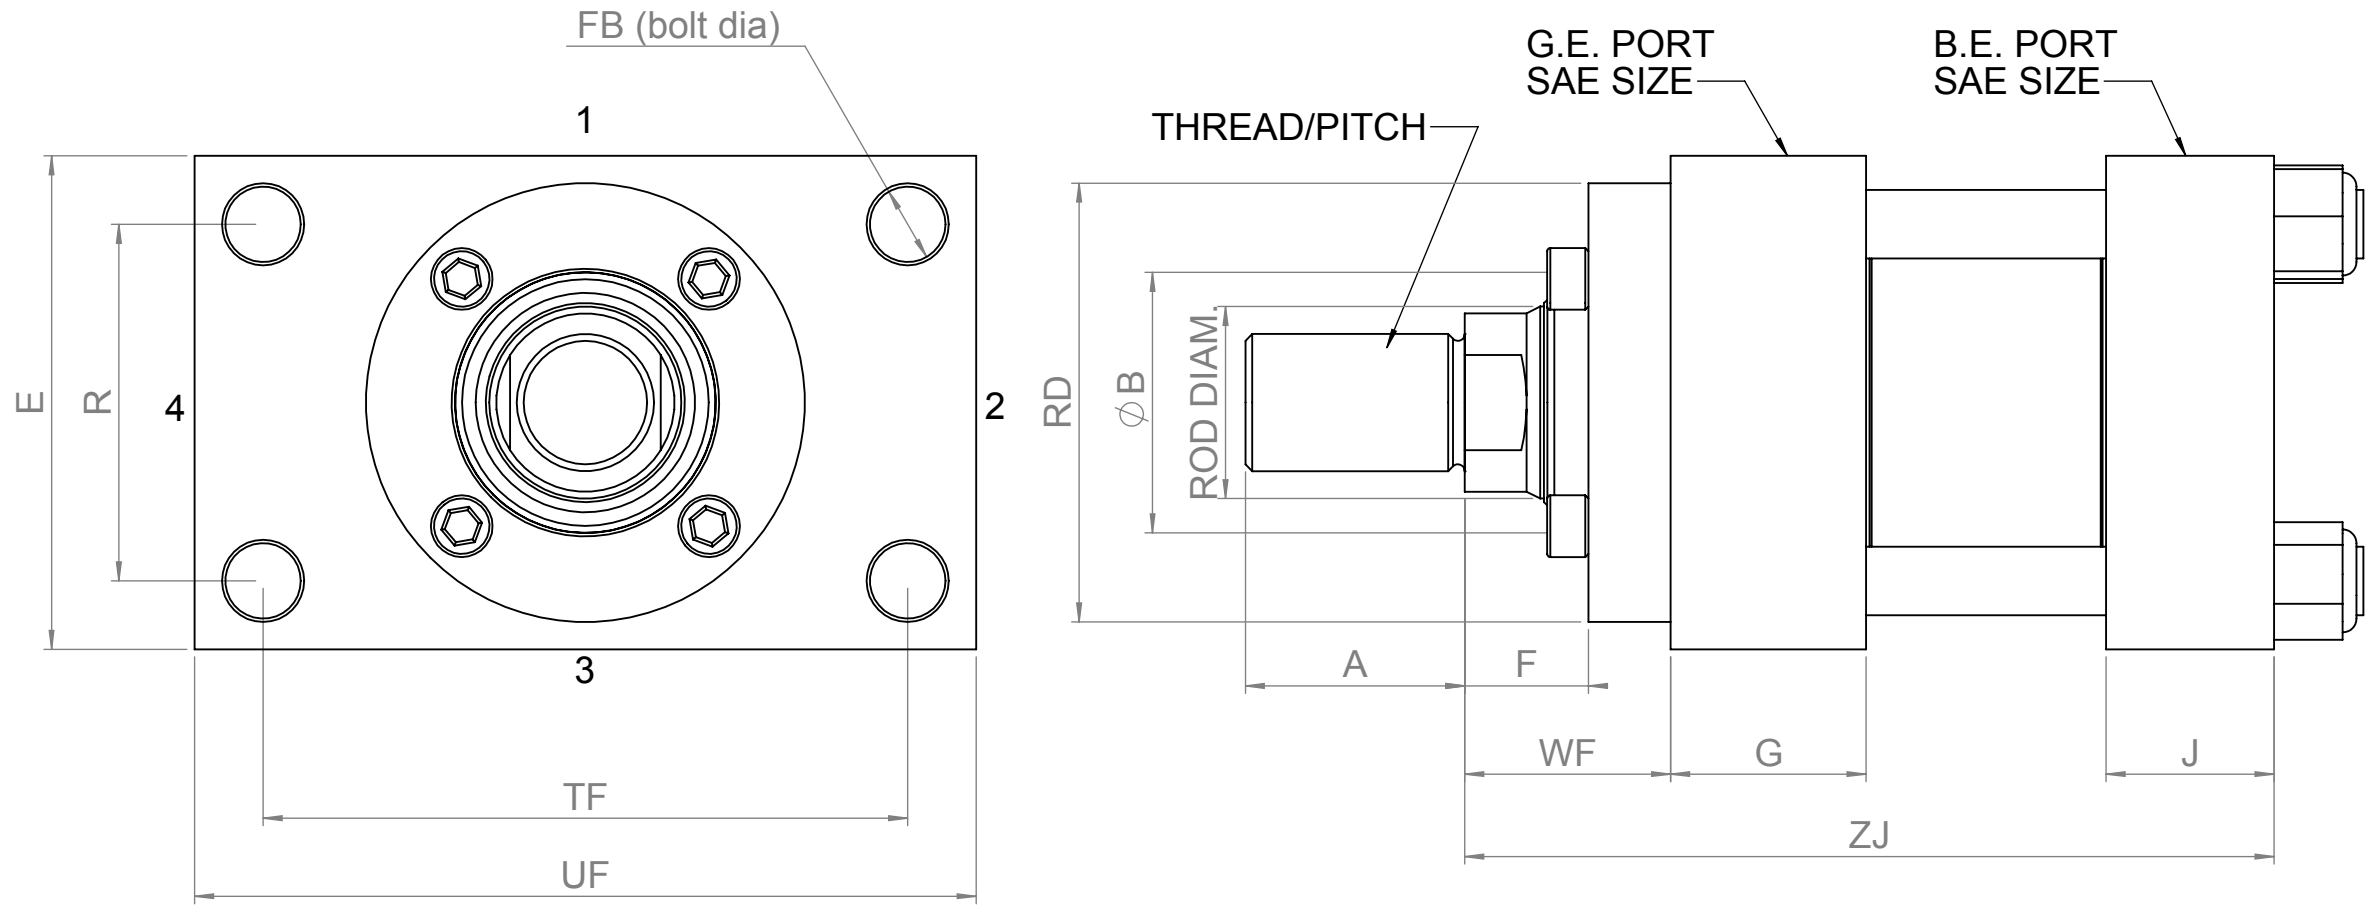

CYLINDER DIMENSIONS (INCHES)	
ROD DIA.	
THREAD	
PITCH	
A	
B	
V	
WF	
F	
G	
J	
G.E. PORT SAE SIZE	
B.E. PORT SAE SIZE	
FB	
R	
E	
TF	
UF	
ZJ	
RD	

Model Code	H												
SERIES	BORE	STYLE	STROKE	ROD MATERIAL	ROD SIZE	THREAD	CUSHIONS	BARREL	PORT LOC'N	PORT SIZE	OPTIONS	CUSTOM	