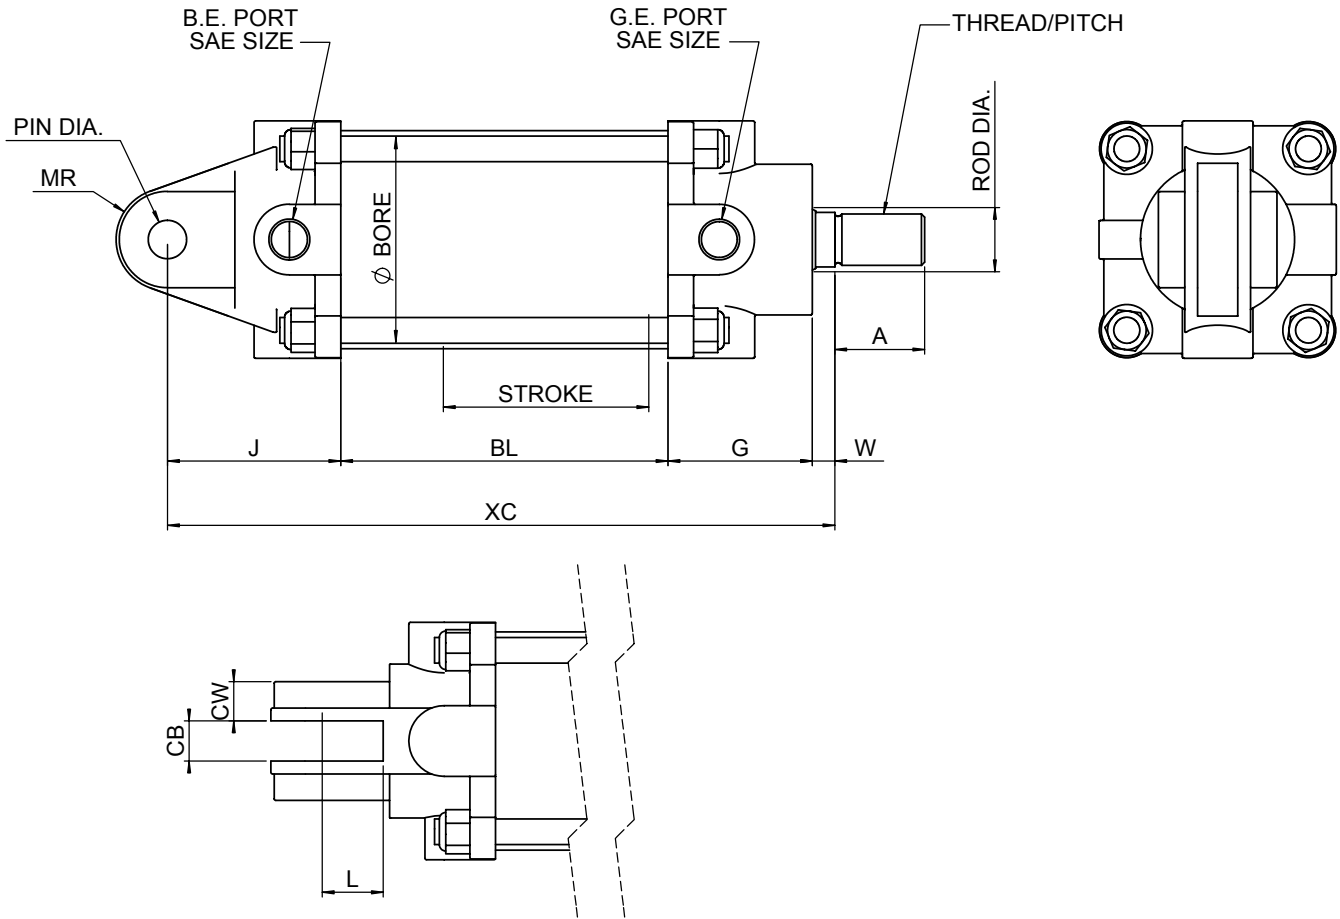

**CYLINDER DIMENSIONS
(INCHES)**

BORE	
STROKE	
ROD DIA.	
THREAD - PITCH	
A	
XC	
W	
G	
BL	
J	
L	
PIN DIA.	
MR	
G.E. PORT SAE SIZE	
B.E. PORT SAE SIZE	
CB	
CW	
CUSHIONED?	

Model Code

R													
SERIES	BORE	STYLE	STROKE	ROD MATERIAL	ROD SIZE	THREAD	CUSHIONS	BARREL	PORT LOC'N	PORT SIZE	OPTIONS	CUSTOM	

SEE R-SERIES CATALOG BACK COVER FOR EXPLANATION OF CODES

DRAWN	N.B.
DATE	DECEMBER 09 2003
SCALE	
CHKD.	APPR.
REV. DWG.	

CUSTOMER	WESTCOAST CYLINDERS INC. NEW WESTMINSTER, B.C. - CANADA	
TITLE	R-SERIES RC TEMPLATE DRAWING	DRAWING No.
		REV.

No.	DATE	REVISION	REV. BY