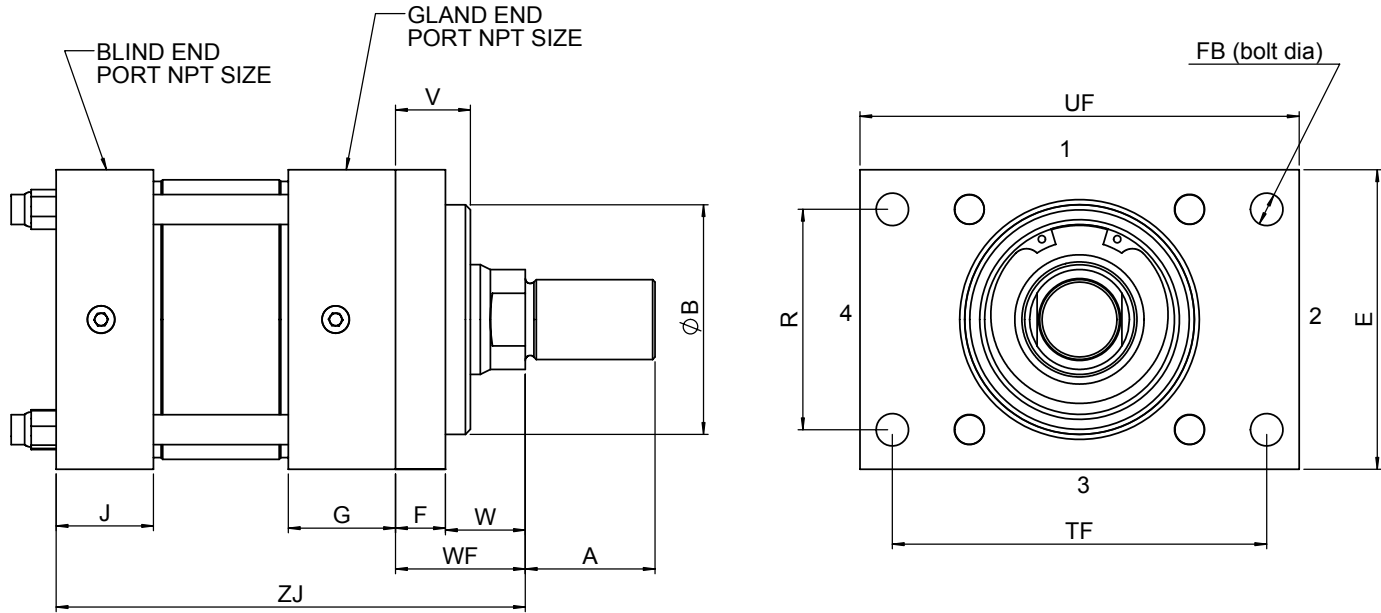

CYLINDER DIMENSIONS
(INCHES)

BORE	
STROKE	
ROD DIA.	
THREAD	
PITCH	
A	
B	
E	
V	
W	
WF	
F	
G	
J	
G.E. PORT NPT SIZE	
B.E. PORT NPT SIZE	
FB	
R	
TF	
UF	
ZJ	

Model Code

L													
SERIES	BORE	STYLE	STROKE	ROD MATERIAL	ROD SIZE	THREAD	CUSHIONS	BARREL	PORT LOC'N	PORT SIZE	OPTIONS	CUSTOM	

1

			DRAWN E.F.		CUSTOMER		
			DATE DECEMBER 28 2006		WESTCOAST CYLINDERS INC. NEW WESTMINSTER, B.C. - CANADA		
			SCALE				
			CHKD.		APPR.		TITLE
			REF.DWG.		L-SERIES LR TEMPLATE DRAWING		DRAWING No.
No.	DATE	REVISION	REV. BY				REV.