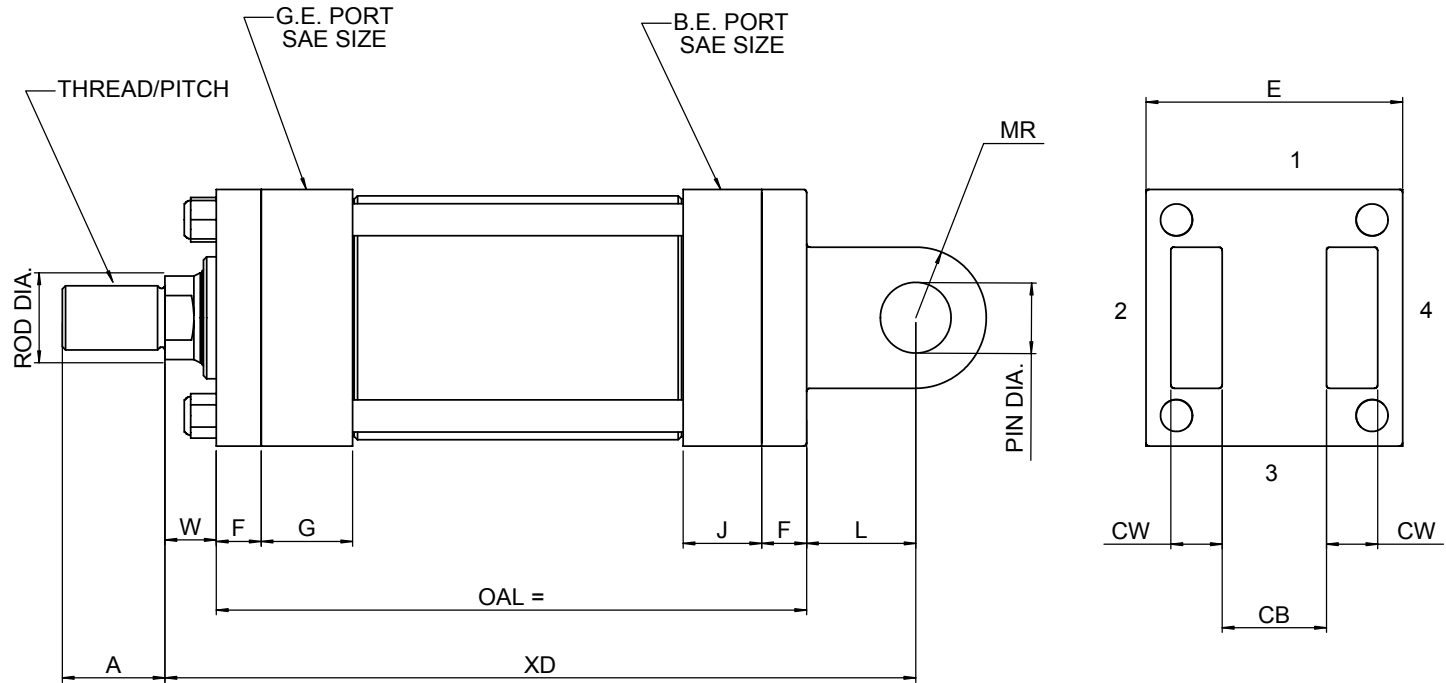

CYLINDER DIMENSIONS (INCHES)	
ROD DIA.	
THREAD	
PITCH	
A	
XD	
MR	
W	
F	
G	
J	
L	
PIN DIA.	
G.E. PORT SAE SIZE	
B.E. PORT SAE SIZE	
E	
CB	
CW	

Model Code	H														
SERIES	BORE	STYLE	STROKE	ROD MATERIAL	ROD SIZE	THREAD	CUSHIONS	BARREL	PORT LOC'N	PORT SIZE	OPTIONS	CUSTOM			

SEE H-SERIES CATALOG BACK COVER FOR EXPLANATION OF CODES

DRAWN N.B.		CUSTOMER	
DATE JULY 2 2002		WESTCOAST CYLINDERS INC. NEW WESTMINSTER, B.C. - CANADA	
SCALE			
CHK'D.	APPR.	TITLE	DRAWING No.
No.	DATE	REV. BY	REV.
REF. DWG.		H-SERIES HMP TEMPLATE DRAWING