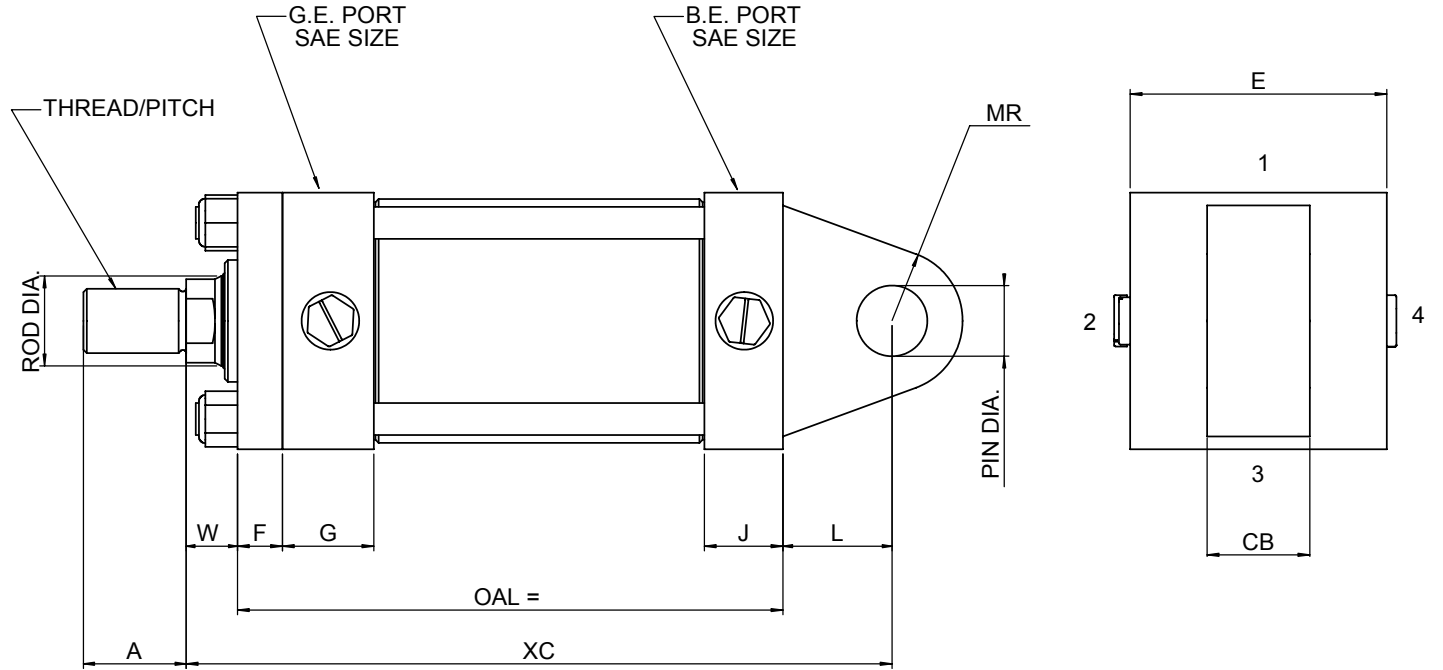

CYLINDER DIMENSIONS (INCHES)	
ROD DIA.	
THREAD	
PITCH	
A	
XC	
MR	
W	
F	
G	
J	
L	
PIN DIA.	
G.E. PORT SAE SIZE	
B.E. PORT SAE SIZE	
E	
CB	

Model Code	H													
SERIES	BORE	STYLE	STROKE	ROD MATERIAL	ROD SIZE	THREAD	CUSHIONS	BARREL	PORT LOC'N	PORT SIZE	OPTIONS	CUSTOM		

SEE H-SERIES CATALOG BACK COVER FOR EXPLANATION OF CODES

			DRAWN N.B.	CUSTOMER		
			DATE JUNE 28 2002	WESTCOAST CYLINDERS INC. NEW WESTMINSTER, B.C. - CANADA		
			SCALE			
			CHK'D.	APPR.	TITLE H-SERIES HE TEMPLATE DRAWING	DRAWING No.
No.	DATE	REVISION	REV. BY	REF.DWG.		REV.